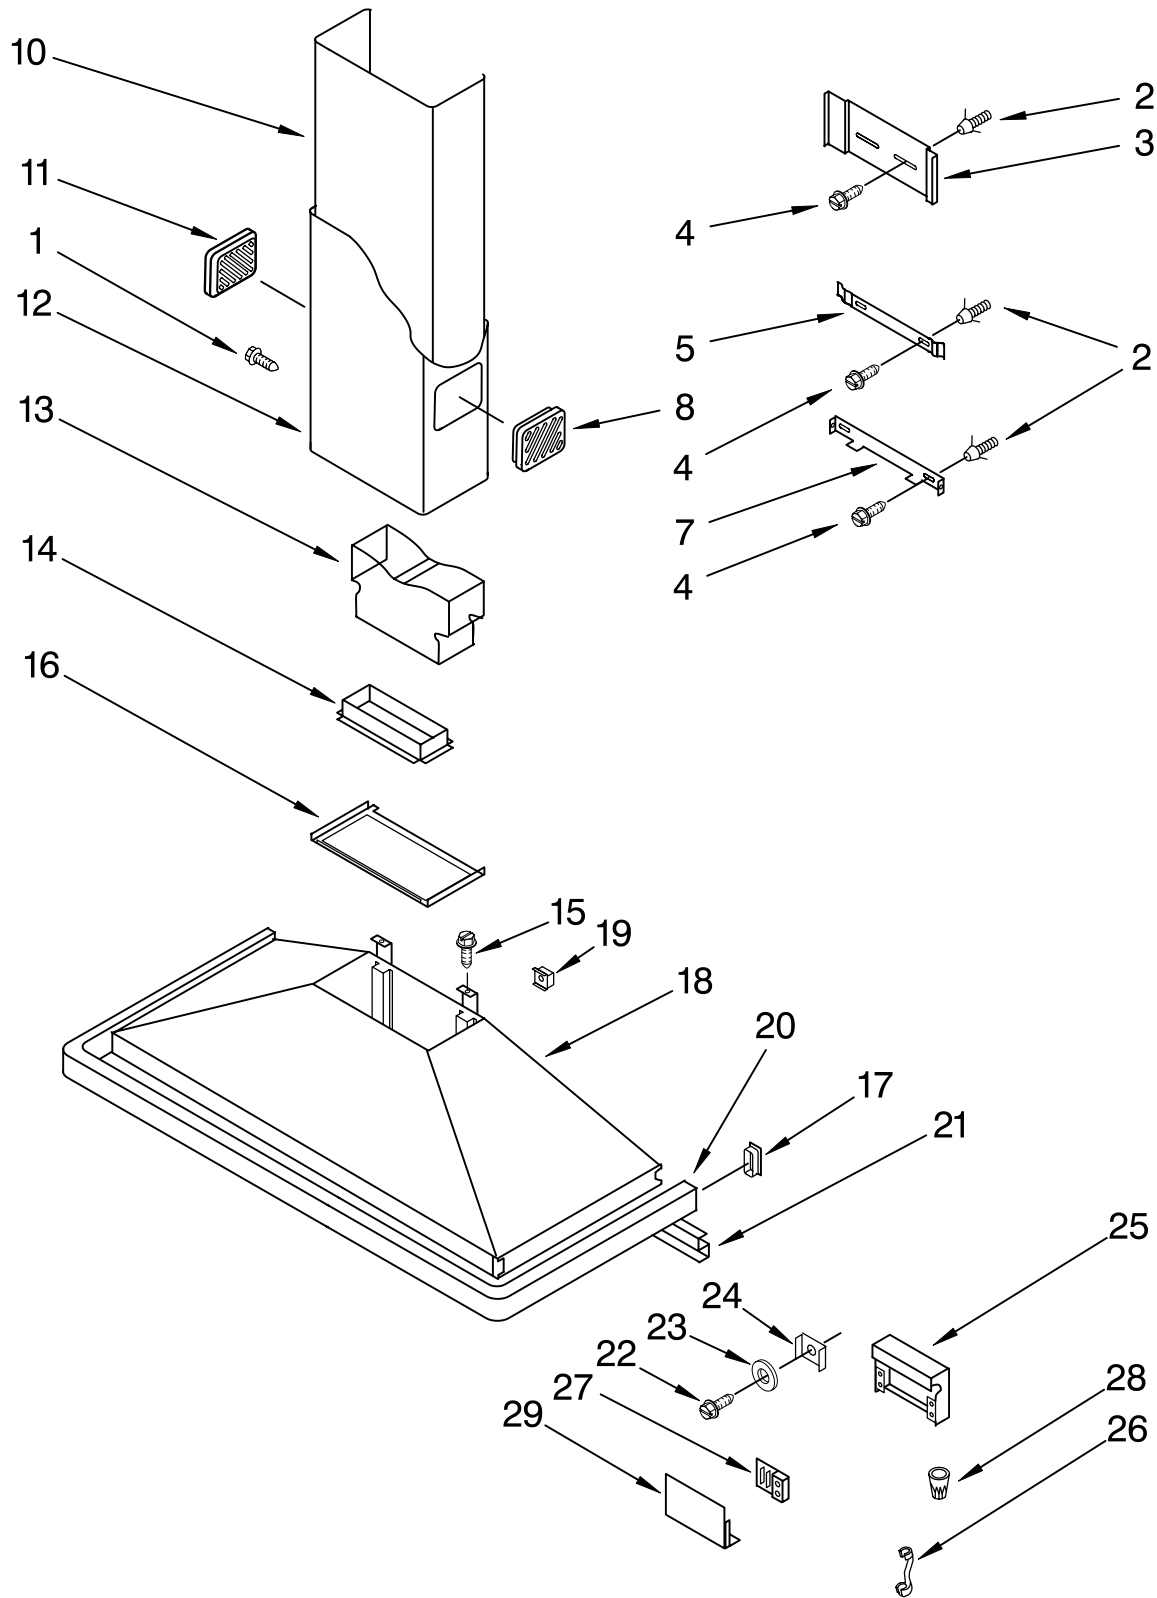

HOOD PARTS

For Model: KWCU265BWH0, KWCU265BAL0, KWCU265BSS0
(White) (Almond) (Stainless)

35" CANOPY HOOD

KitchenAid®

FOR ORDERING INFORMATION REFER TO PARTS PRICE LIST

HOOD PARTS

For Model: KWCU265BWH0, KWCU265BAL0, KWCU265BSS0
(White) (Almond) (Stainless)

Illus. No.	Part No.	DESCRIPTION	Illus. No.	Part No.	DESCRIPTION	Illus. No.	Part No.	DESCRIPTION
1	4360315	Screw	12		Pipe Fitting (Ductless)	18		Hood
2	4360318	Plug					4360308	White Model
3	4360319	Bracket		4360313	White Model		4360327	Stainless Model
4	4360320	Screw		4360328	Stainless Model		4360336	Almond Model
5	4360321	Bracket, Middle		4360337	Almond Model	19	4360074	Nut
7	4360322	Bracket, Wall			Pipe Fitting (Duct)	20		Trim
8		Air – Outlet (Right)		4360314	White Model		4360307	White Model
	4360323	White Model		4360329	Stainless Model		4360326	Stainless Model
	4360332	Stainless Model		4360338	Almond Model		4360334	Almond Model
	4360341	Almond Model	13	4360312	Air Duct	21	4360305	Support, Wiring
10		Pipe, Fitting (Upper)	14	4360001	Damper	22	4360006	Screw
	4360317	White Model	15	4360310	Screw	23	4360005	Washer
	4360331	Stainless Model	16	4360309	Cover, Diffuser	24	4360146	Guide, Ground
	4360340	Almond Model	17		End Cap	25	4360304	Box, Distribution
11		Air – Outlet (Left)		4360306	White Model	26	4360147	Strain Relief
	4360316	White Model		4360325	Stainless Model	27	4360252	Control, Speed
	4360330	Stainless Model		4360334	Almond Model	28	4360211	Wire Nut
	4360339	Almond Model				29	4360303	Cover, Box